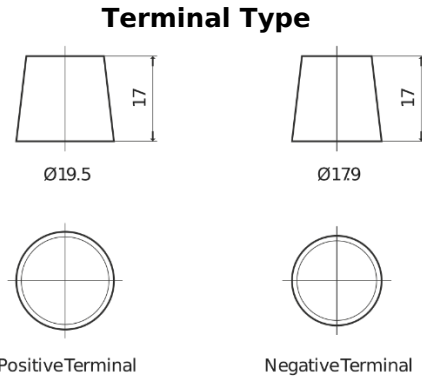

Product overview

Batteries for Marine and Leisure

Equipment GEL ES1300

Part number	ES1300
Technology	GEL
EAN/GTIN	3661024035781
Voltage	12 V
Capacity	120 Ah
Watt hour	1300 Wh
Length	345 mm
Width	171 mm
Height	283 mm
Box size	D03
Polarity	ETN 0
Terminal Type	EN taper post
Hold Down	B0
Weights (subject of variation)	37.50 kg