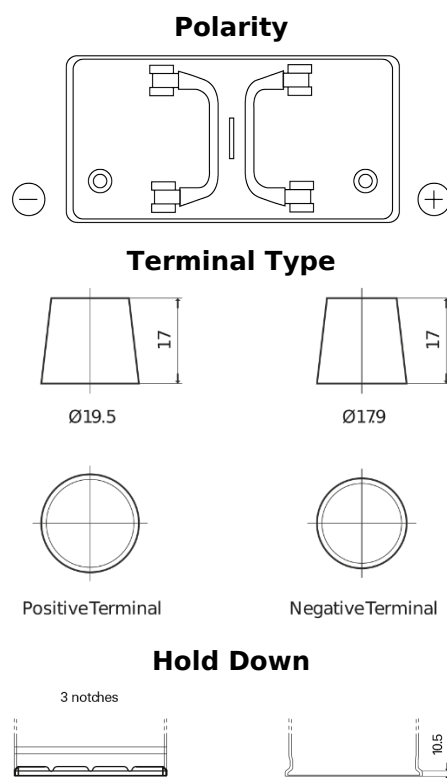

Product overview

Batteries for Trucks, Buses, Construction, Agriculture

PowerPRO TF1202

Part number	TF1202
Technology	Flooded
EAN/GTIN	3661024055277
Voltage	12 V
Capacity	120 Ah
CCA	870 A
Length	349 mm
Width	175 mm
Height	235 mm
Box size	D02
Polarity	ETN 0
Terminal Type	EN taper post
Hold Down	B1
Weights (subject of variation)	27.50 kg