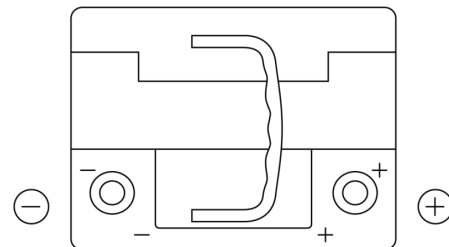

**Product overview**

Batteries for Cars

**Premium EA472**

Part number	EA472
Technology	Flooded
EAN/GTIN	3661024034265
Voltage	12 V
Capacity	47.0 Ah
CCA	450 A
Length	207 mm
Width	175 mm
Height	175 mm
Box size	LB1
Polarity	ETN 0
Terminal Type	EN taper post
Hold Down	B13
Weights (subject of variation)	11.40 kg

**Polarity**

**Terminal Type**

Positive Terminal

Negative Terminal

**Hold Down**

Design, features and specifications are subject to change without notice. We disclaim any representation or warranty, express or implied, concerning the data or recommendations, and in no event shall be liable for any loss or damage claimed to have arisen as a result. Some products may not be available in your local market.