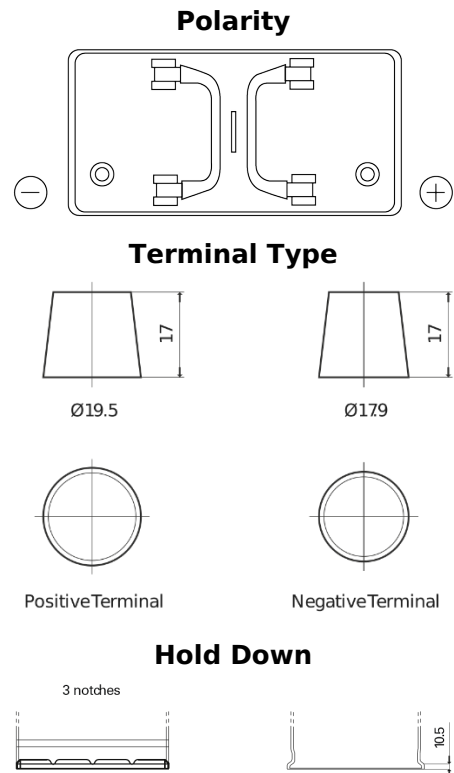

Product overview

Batteries for Trucks, Buses, Construction, Agriculture

PowerPRO CF1202

Part number	CF1202
Technology	Flooded
EAN/GTIN	3661024015271
Voltage	12 V
Capacity	120 Ah
CCA	870 A
Length	349 mm
Width	175 mm
Height	235 mm
Box size	D02
Polarity	ETN 0
Terminal Type	EN taper post
Hold Down	B1
Weights (subject of variation)	27.50 kg