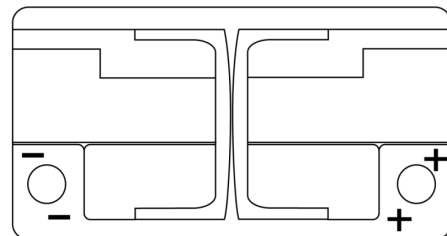

Product overview

Batteries for Cars

Premium EA1050

Part number	EA1050
Technology	Flooded
EAN/GTIN	3661024034302
Voltage	12 V
Capacity	105.0 Ah
CCA	850 A
Length	315 mm
Width	175 mm
Height	205 mm
Box size	LH4
Polarity	ETN 0
Terminal Type	EN taper post
Hold Down	B13
Weights (subject of variation)	23.10 kg

Polarity

Terminal Type

Positive Terminal

Negative Terminal

Hold Down

Design, features and specifications are subject to change without notice. We disclaim any representation or warranty, express or implied, concerning the data or recommendations, and in no event shall be liable for any loss or damage claimed to have arisen as a result. Some products may not be available in your local market.