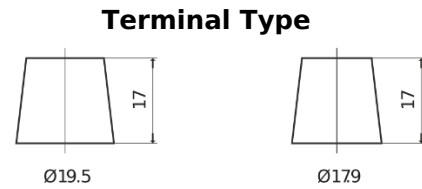

Product overview

Batteries for Marine and Leisure

Dual ER550

Part number	ER550
Technology	Flooded
EAN/GTIN	3661024035989
Voltage	12 V
Capacity	115 Ah
CCA	760 A
Watt hour	550 Wh
Length	349 mm
Width	175 mm
Height	235 mm
Box size	D02
Polarity	ETN 1
Terminal Type	EN taper post
Hold Down	B0
Weights (subject of variation)	27.80 kg