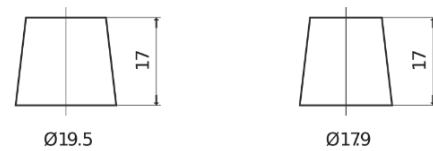

Terminal Type