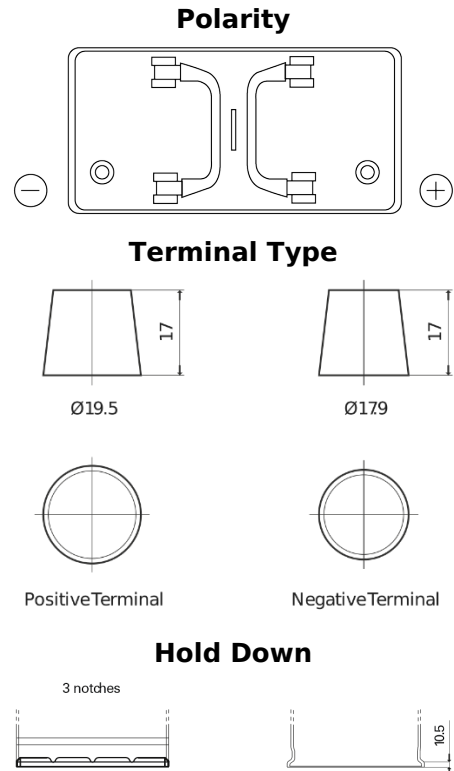

Product overview

Batteries for Trucks, Buses, Construction, Agriculture

StartPRO EG1102

| | |
|--------------------------------|---------------|
| Part number | EG1102 |
| Technology | Flooded |
| EAN/GTIN | 3661024035392 |
| Voltage | 12 V |
| Capacity | 110 Ah |
| CCA | 750 A |
| Length | 349 mm |
| Width | 175 mm |
| Height | 235 mm |
| Box size | D02 |
| Polarity | ETN 0 |
| Terminal Type | EN taper post |
| Hold Down | B1 |
| Weights (subject of variation) | 25.40 kg |