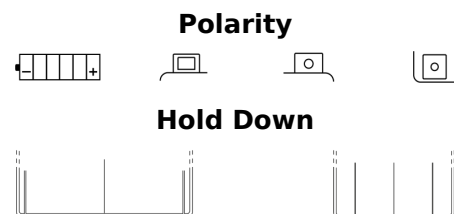

Product overview

Batteries for Motorcycles, ATVs, Snowmobiles, Garden

Conventional E50-N18L-A

| | |
|--------------------------------|---------------|
| Part number | E50-N18L-A |
| Technology | Flooded |
| EAN/GTIN | 3661024033664 |
| Voltage | 12 V |
| Capacity | 20.0 Ah |
| CCA | 260 A |
| Length | 205 mm |
| Width | 90 mm |
| Height | 165 mm |
| Box size | C71 |
| Polarity | ETN 0 |
| Terminal Type | M07 |
| Hold Down | B0 |
| Weights (subject of variation) | 6.60 kg |