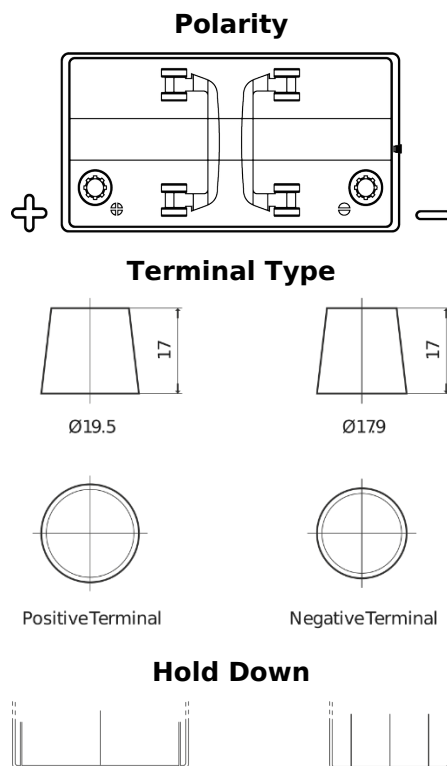

Product overview

Batteries for Trucks, Buses, Construction, Agriculture

StartPRO TG1101

Part number	TG1101
Technology	Flooded
EAN/GTIN	3661024055383
Voltage	12 V
Capacity	110 Ah
CCA	750 A
Length	349 mm
Width	175 mm
Height	235 mm
Box size	D02
Polarity	ETN 1
Terminal Type	EN taper post
Hold Down	B0
Weights (subject of variation)	25.40 kg