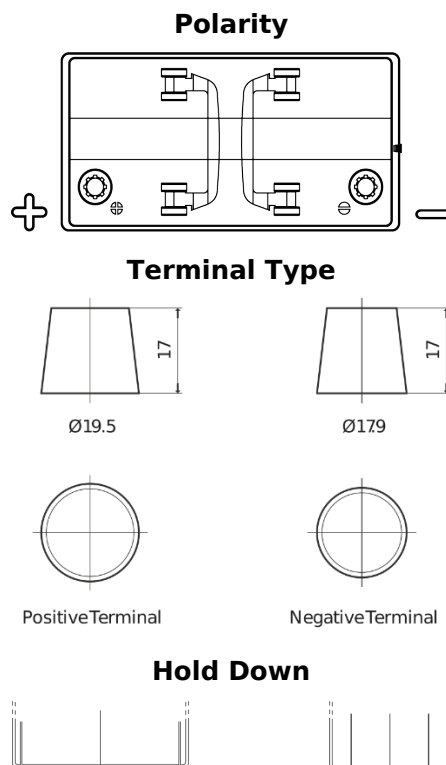

Product overview

Batteries for Marine and Leisure

Start EN850

Part number	EN850
Technology	Flooded
EAN/GTIN	3661024036078
Voltage	12 V
Capacity	110 Ah
CCA	750 A
MCA	850
Length	349 mm
Width	175 mm
Height	235 mm
Box size	D02
Polarity	ETN 1
Terminal Type	EN taper post
Hold Down	B0
Weights (subject of variation)	25.40 kg