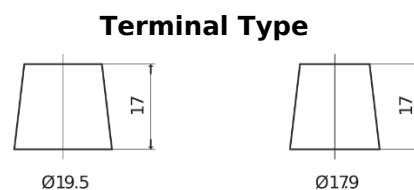

Product overview

Batteries for Trucks, Buses, Construction, Agriculture

StartPRO DG1803

Part number	DG1803
Technology	Flooded
EAN/GTIN	3661024025447
Voltage	12 V
Capacity	180.0 Ah
CCA	1000 A
Length	513 mm
Width	223 mm
Height	223 mm
Box size	D05
Polarity	ETN 3
Terminal Type	EN taper post
Hold Down	B0
Weights (subject of variation)	42.80 kg