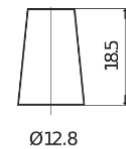

Product overview

Batteries for Cars

Technica TB356A

Part number	TB356A
Technology	Flooded
EAN/GTIN	3661024054881
Voltage	12 V
Capacity	35 Ah
CCA	240 A
Length	187 mm
Width	127 mm
Height	220 mm
Box size	B19
Polarity	ETN 0
Terminal Type	JIS taper post
Hold Down	Korean B1 Long
Weights (subject of variation)	8.90 kg

Polarity

Terminal Type

Positive Terminal

Negative Terminal

Hold Down

Design, features and specifications are subject to change without notice. We disclaim any representation or warranty, express or implied, concerning the data or recommendations, and in no event shall be liable for any loss or damage claimed to have arisen as a result. Some products may not be available in your local market.