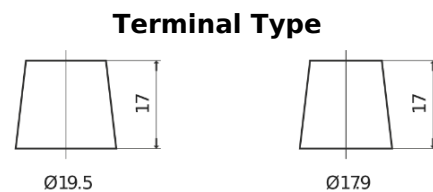

Product overview

Batteries for Trucks, Buses, Construction, Agriculture

StartPRO DG1403

Part number	DG1403
Technology	Flooded
EAN/GTIN	3661024025423
Voltage	12 V
Capacity	140.0 Ah
CCA	800 A
Length	513 mm
Width	189 mm
Height	223 mm
Box size	D04
Polarity	ETN 3
Terminal Type	EN taper post
Hold Down	B0
Weights (subject of variation)	34.10 kg