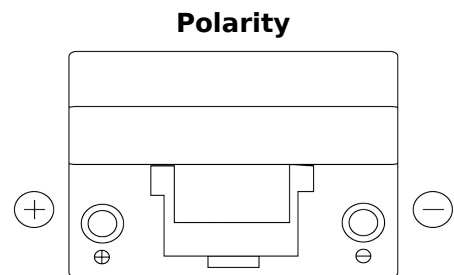

Product overview

Batteries for Cars

Power DB955

Part number	DB955
Technology	Flooded
EAN/GTIN	3661024024464
Voltage	12 V
Capacity	95.0 Ah
CCA	760 A
Length	306 mm
Width	173 mm
Height	222 mm
Box size	D31
Polarity	ETN 1
Terminal Type	EN taper post
Hold Down	Korean B1
Weights (subject of variation)	20.60 kg