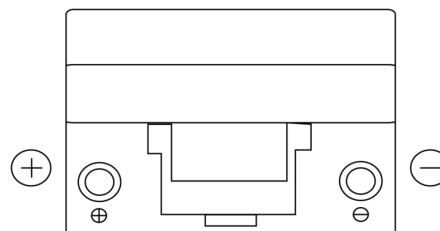

Product overview

Batteries for Cars

Power DB955

Part number	DB955
Technology	Flooded
EAN/GTIN	3661024024464
Voltage	12 V
Capacity	95.0 Ah
CCA	760 A
Length	306 mm
Width	173 mm
Height	222 mm
Box size	D31
Polarity	ETN 1
Terminal Type	EN taper post
Hold Down	Korean B1
Weights (subject of variation)	20.60 kg

Polarity

Terminal Type

Hold Down

Design, features and specifications are subject to change without notice. We disclaim any representation or warranty, express or implied, concerning the data or recommendations, and in no event shall be liable for any loss or damage claimed to have arisen as a result. Some products may not be available in your local market.