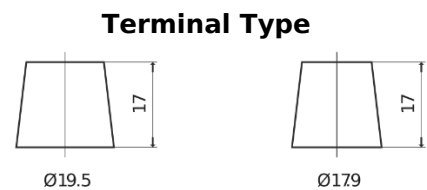

Product overview

Batteries for Cars

Power DB955

Part number	DB955
Technology	Flooded
EAN/GTIN	3661024024464
Voltage	12 V
Capacity	95.0 Ah
CCA	760 A
Length	306 mm
Width	173 mm
Height	222 mm
Box size	D31
Polarity	ETN 1
Terminal Type	EN taper post
Hold Down	Korean B1
Weights (subject of variation)	20.60 kg