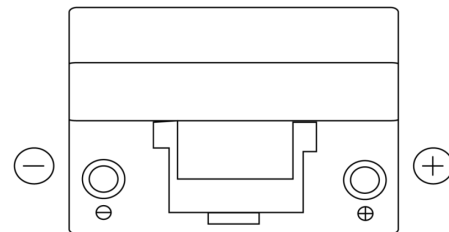

**Product overview**

Batteries for Cars

**Power DB954**

Part number	DB954
Technology	Flooded
EAN/GTIN	3661024024457
Voltage	12 V
Capacity	95.0 Ah
CCA	760 A
Length	306 mm
Width	173 mm
Height	222 mm
Box size	D31
Polarity	ETN 0
Terminal Type	EN taper post
Hold Down	Korean B1
Weights (subject of variation)	20.60 kg

**Polarity**

**Terminal Type**

**Hold Down**

Design, features and specifications are subject to change without notice. We disclaim any representation or warranty, express or implied, concerning the data or recommendations, and in no event shall be liable for any loss or damage claimed to have arisen as a result. Some products may not be available in your local market.