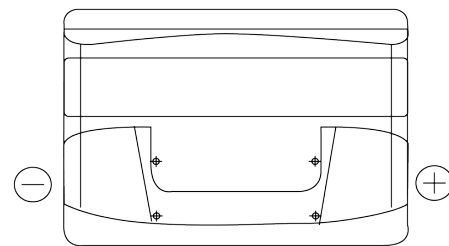

**Product overview**

Batteries for Cars

**Power DB802**

Part number	DB802
Technology	Flooded
EAN/GTIN	3661024024655
Voltage	12 V
Capacity	80.0 Ah
CCA	700 A
Length	315 mm
Width	175 mm
Height	175 mm
Box size	LB4
Polarity	ETN 0
Terminal Type	EN taper post
Hold Down	B13
Weights (subject of variation)	17.80 kg

**Polarity**

**Terminal Type**

Positive Terminal

Negative Terminal

**Hold Down**

Design, features and specifications are subject to change without notice. We disclaim any representation or warranty, express or implied, concerning the data or recommendations, and in no event shall be liable for any loss or damage claimed to have arisen as a result. Some products may not be available in your local market.