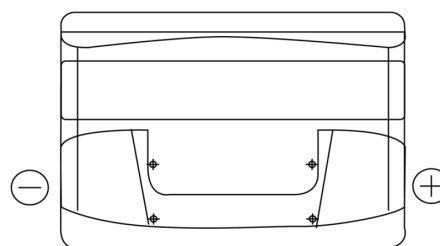

Product overview

Batteries for Cars

Power DB800

Part number	DB800
Technology	Flooded
EAN/GTIN	3661024026246
Voltage	12 V
Capacity	80.0 Ah
CCA	640 A
Length	315 mm
Width	175 mm
Height	190 mm
Box size	L04
Polarity	ETN 0
Terminal Type	EN taper post
Hold Down	B13
Weights (subject of variation)	19.00 kg

Polarity

Terminal Type

Hold Down

Design, features and specifications are subject to change without notice. We disclaim any representation or warranty, express or implied, concerning the data or recommendations, and in no event shall be liable for any loss or damage claimed to have arisen as a result. Some products may not be available in your local market.