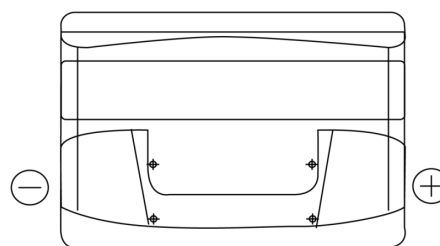

**Product overview**

Batteries for Cars

**Power DB800**

Part number	DB800
Technology	Flooded
EAN/GTIN	3661024026246
Voltage	12 V
Capacity	80.0 Ah
CCA	640 A
Length	315 mm
Width	175 mm
Height	190 mm
Box size	L04
Polarity	ETN 0
Terminal Type	EN taper post
Hold Down	B13
Weights (subject of variation)	19.00 kg

**Polarity**

**Terminal Type**

Positive Terminal

Negative Terminal

**Hold Down**

Design, features and specifications are subject to change without notice. We disclaim any representation or warranty, express or implied, concerning the data or recommendations, and in no event shall be liable for any loss or damage claimed to have arisen as a result. Some products may not be available in your local market.