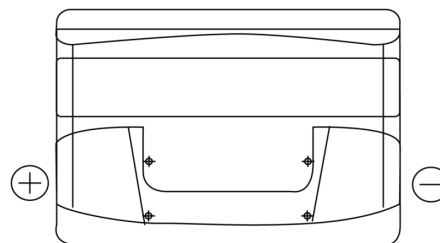

Product overview

Batteries for Cars

Power DB741

Part number	DB741
Technology	Flooded
EAN/GTIN	3661024024563
Voltage	12 V
Capacity	74.0 Ah
CCA	680 A
Length	278 mm
Width	175 mm
Height	190 mm
Box size	L03
Polarity	ETN 1
Terminal Type	EN taper post
Hold Down	B13
Weights (subject of variation)	16.60 kg

Polarity

Terminal Type

Positive Terminal

Negative Terminal

Hold Down

Design, features and specifications are subject to change without notice. We disclaim any representation or warranty, express or implied, concerning the data or recommendations, and in no event shall be liable for any loss or damage claimed to have arisen as a result. Some products may not be available in your local market.