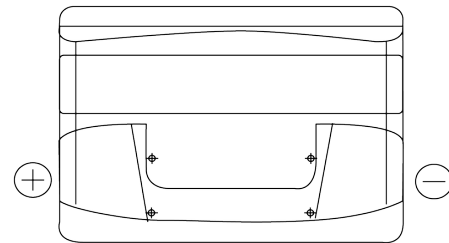

Product overview

Batteries for Cars

Power DB741

Part number	DB741
Technology	Flooded
EAN/GTIN	3661024024563
Voltage	12 V
Capacity	74.0 Ah
CCA	680 A
Length	278 mm
Width	175 mm
Height	190 mm
Box size	L03
Polarity	ETN 1
Terminal Type	EN taper post
Hold Down	B13
Weights (subject of variation)	16.60 kg

Polarity

Terminal Type

Positive Terminal

Negative Terminal

Hold Down

Design, features and specifications are subject to change without notice. We disclaim any representation or warranty, express or implied, concerning the data or recommendations, and in no event shall be liable for any loss or damage claimed to have arisen as a result. Some products may not be available in your local market.