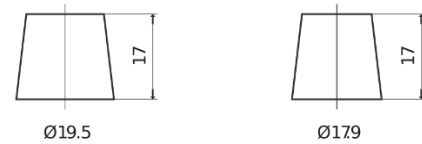

Product overview

Batteries for Cars

Power DB740

Part number	DB740
Technology	Flooded
EAN/GTIN	3661024024556
Voltage	12 V
Capacity	74.0 Ah
CCA	680 A
Length	278 mm
Width	175 mm
Height	190 mm
Box size	L03
Polarity	ETN 0
Terminal Type	EN taper post
Hold Down	B13
Weights (subject of variation)	16.60 kg

Polarity

Terminal Type

Positive Terminal

Negative Terminal

Hold Down

Design, features and specifications are subject to change without notice. We disclaim any representation or warranty, express or implied, concerning the data or recommendations, and in no event shall be liable for any loss or damage claimed to have arisen as a result. Some products may not be available in your local market.