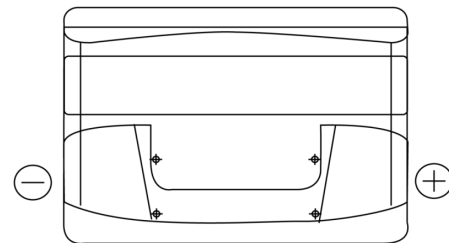

Product overview

Batteries for Cars

Power DB740

Part number	DB740
Technology	Flooded
EAN/GTIN	3661024024556
Voltage	12 V
Capacity	74.0 Ah
CCA	680 A
Length	278 mm
Width	175 mm
Height	190 mm
Box size	L03
Polarity	ETN 0
Terminal Type	EN taper post
Hold Down	B13
Weights (subject of variation)	16.60 kg

Polarity

Terminal Type

Hold Down

Design, features and specifications are subject to change without notice. We disclaim any representation or warranty, express or implied, concerning the data or recommendations, and in no event shall be liable for any loss or damage claimed to have arisen as a result. Some products may not be available in your local market.