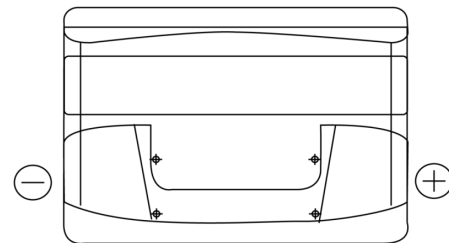

**Product overview**

Batteries for Cars

**Power DB712**

Part number	DB712
Technology	Flooded
EAN/GTIN	3661024024648
Voltage	12 V
Capacity	71.0 Ah
CCA	670 A
Length	278 mm
Width	175 mm
Height	175 mm
Box size	LB3
Polarity	ETN 0
Terminal Type	EN taper post
Hold Down	B13
Weights (subject of variation)	15.30 kg

**Polarity**

**Terminal Type**

Positive Terminal      Negative Terminal

**Hold Down**

Design, features and specifications are subject to change without notice. We disclaim any representation or warranty, express or implied, concerning the data or recommendations, and in no event shall be liable for any loss or damage claimed to have arisen as a result. Some products may not be available in your local market.