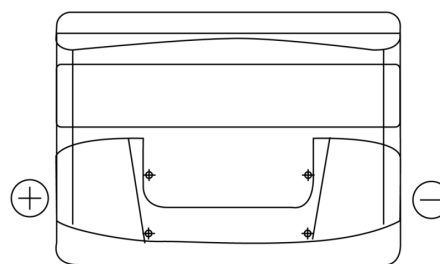

Product overview

Batteries for Cars

Power DB621

Part number	DB621
Technology	Flooded
EAN/GTIN	3661024024549
Voltage	12 V
Capacity	62.0 Ah
CCA	540 A
Length	242 mm
Width	175 mm
Height	190 mm
Box size	L02
Polarity	ETN 1
Terminal Type	EN taper post
Hold Down	B13
Weights (subject of variation)	14.20 kg

Polarity

Terminal Type

Positive Terminal

Negative Terminal

Hold Down

Design, features and specifications are subject to change without notice. We disclaim any representation or warranty, express or implied, concerning the data or recommendations, and in no event shall be liable for any loss or damage claimed to have arisen as a result. Some products may not be available in your local market.