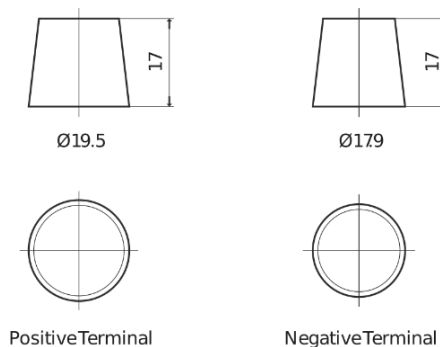

Terminal Type

Hold Down

Design, features and specifications are subject to change without notice. We disclaim any representation or warranty, express or implied, concerning the data or recommendations, and in no event shall be liable for any loss or damage claimed to have arisen as a result. Some products may not be available in your local market.