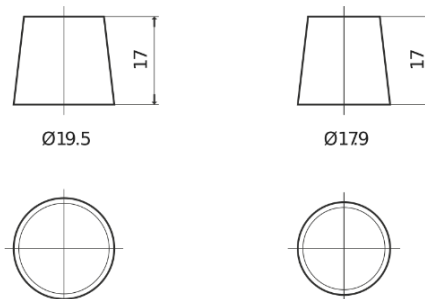

Product overview

Batteries for Cars

Power DB621

Part number	DB621
Technology	Flooded
EAN/GTIN	3661024024549
Voltage	12 V
Capacity	62.0 Ah
CCA	540 A
Length	242 mm
Width	175 mm
Height	190 mm
Box size	L02
Polarity	ETN 1
Terminal Type	EN taper post
Hold Down	B13
Weights (subject of variation)	14.20 kg

Polarity

Terminal Type

Positive Terminal

Negative Terminal

Hold Down

Design, features and specifications are subject to change without notice. We disclaim any representation or warranty, express or implied, concerning the data or recommendations, and in no event shall be liable for any loss or damage claimed to have arisen as a result. Some products may not be available in your local market.