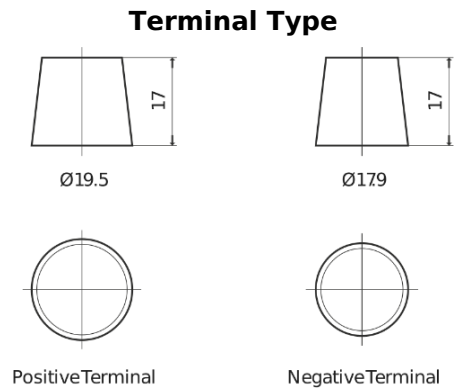

Product overview

Batteries for Cars

Power DB604

Part number	DB604
Technology	Flooded
EAN/GTIN	3661024024419
Voltage	12 V
Capacity	60.0 Ah
CCA	480 A
Length	230 mm
Width	173 mm
Height	222 mm
Box size	D23
Polarity	ETN 0
Terminal Type	EN taper post
Hold Down	Korean B1
Weights (subject of variation)	14.60 kg