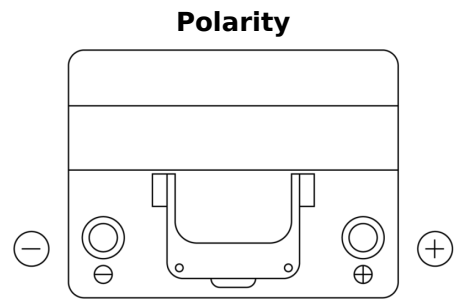

Product overview

Batteries for Cars

Power DB604

Part number	DB604
Technology	Flooded
EAN/GTIN	3661024024419
Voltage	12 V
Capacity	60.0 Ah
CCA	480 A
Length	230 mm
Width	173 mm
Height	222 mm
Box size	D23
Polarity	ETN 0
Terminal Type	EN taper post
Hold Down	Korean B1
Weights (subject of variation)	14.60 kg