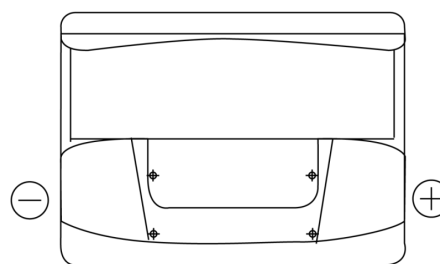

Product overview

Batteries for Cars

Power DB602

Part number	DB602
Technology	Flooded
EAN/GTIN	3661024024631
Voltage	12 V
Capacity	60.0 Ah
CCA	540 A
Length	242 mm
Width	175 mm
Height	175 mm
Box size	LB2
Polarity	ETN 0
Terminal Type	EN taper post
Hold Down	B13
Weights (subject of variation)	12.90 kg

Polarity

Terminal Type

Hold Down

Design, features and specifications are subject to change without notice. We disclaim any representation or warranty, express or implied, concerning the data or recommendations, and in no event shall be liable for any loss or damage claimed to have arisen as a result. Some products may not be available in your local market.