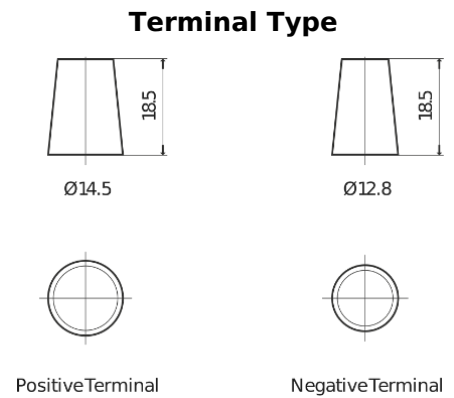

**Product overview**

Batteries for Cars

**Power DB456**

Part number	DB456
Technology	Flooded
EAN/GTIN	3661024024358
Voltage	12 V
Capacity	45.0 Ah
CCA	330 A
Length	237 mm
Width	127 mm
Height	227 mm
Box size	B24
Polarity	ETN 0
Terminal Type	JIS taper post
Hold Down	B0
Weights (subject of variation)	11.40 kg