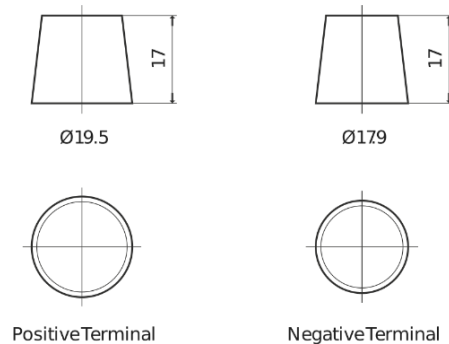

Product overview

Batteries for Cars

Power DB440

Part number	DB440
Technology	Flooded
EAN/GTIN	3661024024501
Voltage	12 V
Capacity	44.0 Ah
CCA	400 A
Length	175 mm
Width	175 mm
Height	190 mm
Box size	L00
Polarity	ETN 0
Terminal Type	EN taper post
Hold Down	B13
Weights (subject of variation)	10.70 kg

Polarity

Terminal Type

Hold Down

Design, features and specifications are subject to change without notice. We disclaim any representation or warranty, express or implied, concerning the data or recommendations, and in no event shall be liable for any loss or damage claimed to have arisen as a result. Some products may not be available in your local market.