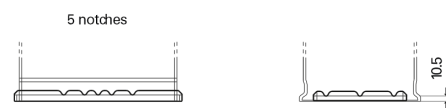

Product overview

Batteries for Cars

Power DB440

Part number	DB440
Technology	Flooded
EAN/GTIN	3661024024501
Voltage	12 V
Capacity	44.0 Ah
CCA	400 A
Length	175 mm
Width	175 mm
Height	190 mm
Box size	L00
Polarity	ETN 0
Terminal Type	EN taper post
Hold Down	B13
Weights (subject of variation)	10.70 kg

Polarity

Terminal Type

Hold Down

Design, features and specifications are subject to change without notice. We disclaim any representation or warranty, express or implied, concerning the data or recommendations, and in no event shall be liable for any loss or damage claimed to have arisen as a result. Some products may not be available in your local market.