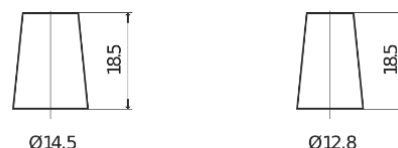

**Product overview**

Batteries for Cars

**Power DB357**

Part number	DB357
Technology	Flooded
EAN/GTIN	3661024024341
Voltage	12 V
Capacity	35.0 Ah
CCA	240 A
Length	187 mm
Width	127 mm
Height	220 mm
Box size	B19
Polarity	ETN 1
Terminal Type	JIS taper post
Hold Down	B0
Weights (subject of variation)	8.90 kg

**Polarity**

**Terminal Type**

Positive Terminal

Negative Terminal

**Hold Down**

Design, features and specifications are subject to change without notice. We disclaim any representation or warranty, express or implied, concerning the data or recommendations, and in no event shall be liable for any loss or damage claimed to have arisen as a result. Some products may not be available in your local market.