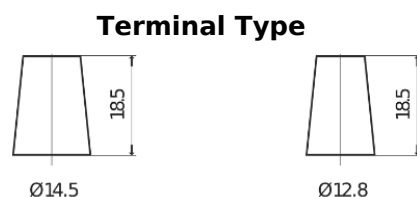

**Product overview**

Batteries for Cars

**Power DB356**

Part number	DB356
Technology	Flooded
EAN/GTIN	3661024024334
Voltage	12 V
Capacity	35.0 Ah
CCA	240 A
Length	187 mm
Width	127 mm
Height	220 mm
Box size	B19
Polarity	ETN 0
Terminal Type	JIS taper post
Hold Down	B0
Weights (subject of variation)	8.90 kg