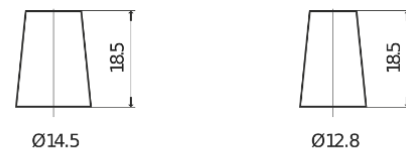

Terminal Type