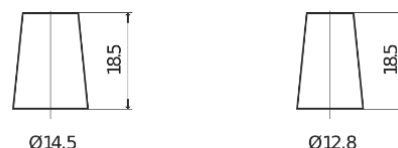

**Product overview**

Batteries for Cars

**Power DB357**

|                                |                |
|--------------------------------|----------------|
| Part number                    | DB357          |
| Technology                     | Flooded        |
| EAN/GTIN                       | 3661024024341  |
| Voltage                        | 12 V           |
| Capacity                       | 35 Ah          |
| CCA                            | 240 A          |
| Length                         | 187 mm         |
| Width                          | 127 mm         |
| Height                         | 220 mm         |
| Box size                       | B19            |
| Polarity                       | ETN 1          |
| Terminal Type                  | JIS taper post |
| Hold Down                      | B0             |
| Weights (subject of variation) | 8.90 kg        |

**Polarity**

**Terminal Type**

Positive Terminal

Negative Terminal

**Hold Down**

Design, features and specifications are subject to change without notice. We disclaim any representation or warranty, express or implied, concerning the data or recommendations, and in no event shall be liable for any loss or damage claimed to have arisen as a result. Some products may not be available in your local market.