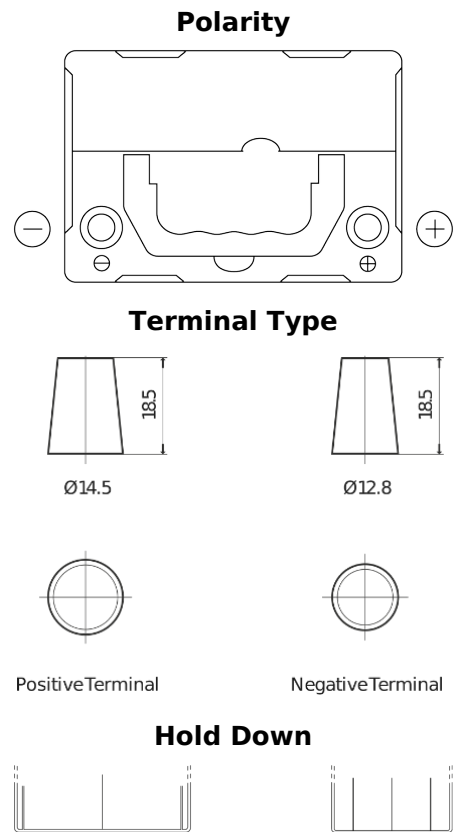

**Product overview**

Batteries for Cars

**Technica TB356**

Part number	TB356
Technology	Flooded
EAN/GTIN	3661024054331
Voltage	12 V
Capacity	35 Ah
CCA	240 A
Length	187 mm
Width	127 mm
Height	220 mm
Box size	B19
Polarity	ETN 0
Terminal Type	JIS taper post
Hold Down	B0
Weights (subject of variation)	8.90 kg