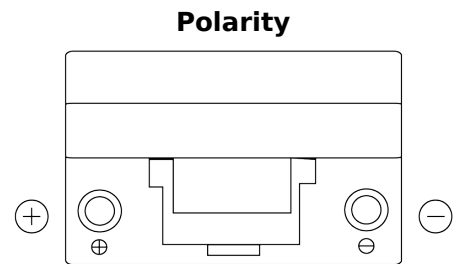

**Product overview**

Batteries for Marine and Leisure

**Dual EFB TZ650**

Part number	TZ650
Technology	EFB
EAN/GTIN	3661024057486
Voltage	12 V
Capacity	75.0 Ah
CCA	750 A
Watt hour	650 Wh
Length	260 mm
Width	173 mm
Height	222 mm
Box size	D26
Polarity	ETN 1
Terminal Type	EN taper post
Hold Down	B0
Weights (subject of variation)	19.00 kg