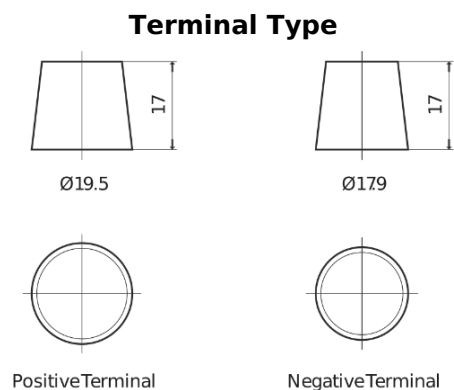

Product overview

Batteries for Marine and Leisure

Dual EFB TZ650

Part number	TZ650
Technology	EFB
EAN/GTIN	3661024057486
Voltage	12 V
Capacity	75.0 Ah
CCA	750 A
Watt hour	650 Wh
Length	260 mm
Width	173 mm
Height	222 mm
Box size	D26
Polarity	ETN 1
Terminal Type	EN taper post
Hold Down	B0
Weights (subject of variation)	19.00 kg