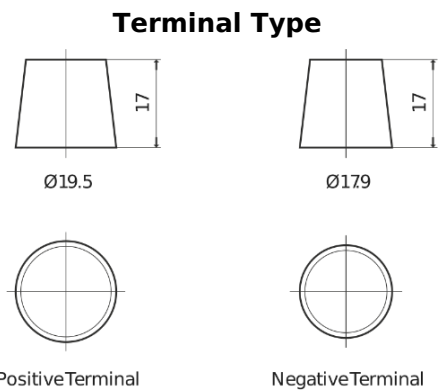

**Product overview**

Batteries for Marine and Leisure

**Dual EFB TZ650**

Part number	TZ650
Technology	EFB
EAN/GTIN	3661024057486
Voltage	12 V
Capacity	75.0 Ah
CCA	750 A
Watt hour	650 Wh
Length	260 mm
Width	173 mm
Height	222 mm
Box size	D26
Polarity	ETN 1
Terminal Type	EN taper post
Hold Down	B0
Weights (subject of variation)	19.00 kg