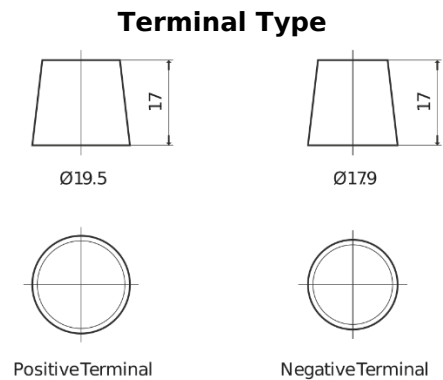

**Product overview**

Batteries for Marine and Leisure

**Dual EFB TZ650**

Part number	TZ650
Technology	EFB
EAN/GTIN	3661024057486
Voltage	12 V
Capacity	75.0 Ah
CCA	750 A
Watt hour	650 Wh
Length	260 mm
Width	173 mm
Height	222 mm
Box size	D26
Polarity	ETN 1
Terminal Type	EN taper post
Hold Down	B0
Weights (subject of variation)	19.00 kg