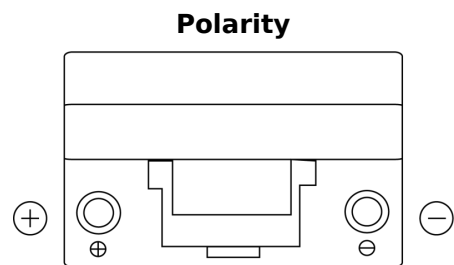

Product overview

Batteries for Marine and Leisure

Dual EFB TZ650

Part number	TZ650
Technology	EFB
EAN/GTIN	3661024057486
Voltage	12 V
Capacity	75.0 Ah
CCA	750 A
Watt hour	650 Wh
Length	260 mm
Width	173 mm
Height	222 mm
Box size	D26
Polarity	ETN 1
Terminal Type	EN taper post
Hold Down	B0
Weights (subject of variation)	19.00 kg