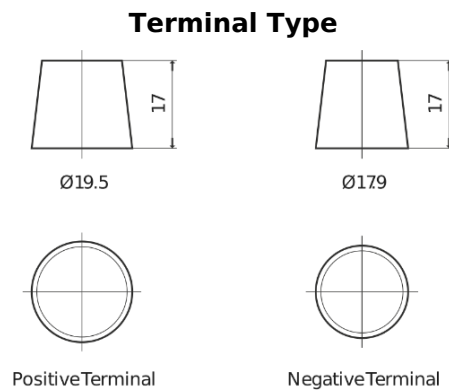

**Product overview**

Batteries for Trucks, Buses, Construction, Agriculture

**EndurancePRO EFB TX1803**

Part number	TX1803
Technology	EFB
EAN/GTIN	3661024056625
Voltage	12 V
Capacity	180.0 Ah
CCA	1000 A
Length	513 mm
Width	223 mm
Height	223 mm
Box size	D05
Polarity	ETN 3
Terminal Type	EN taper post
Hold Down	B0
Weights (subject of variation)	46.10 kg