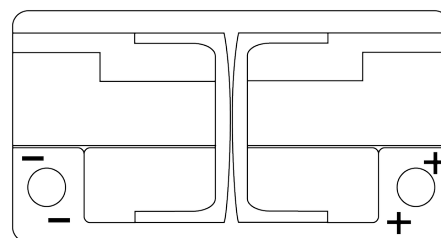

Product overview

Batteries for Cars

Premium EA1050

Part number	EA1050
Technology	Flooded
EAN/GTIN	3661024034302
Voltage	12 V
Capacity	105 Ah
CCA	850 A
Length	315 mm
Width	175 mm
Height	205 mm
Box size	LH4
Polarity	ETN 0
Terminal Type	EN taper post
Hold Down	B13
Weights (subject of variation)	23.10 kg

Polarity

Terminal Type

Positive Terminal

Negative Terminal

Hold Down

Design, features and specifications are subject to change without notice. We disclaim any representation or warranty, express or implied, concerning the data or recommendations, and in no event shall be liable for any loss or damage claimed to have arisen as a result. Some products may not be available in your local market.