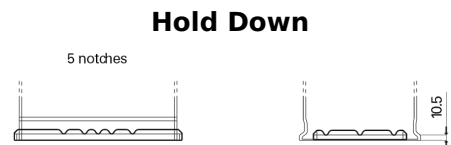

**Product overview**

Batteries for Cars

**Formula FB852**

Part number	FB852
Technology	Flooded
EAN/GTIN	3661024044660
Voltage	12 V
Capacity	85 Ah
CCA	760 A
Length	353 mm
Width	175 mm
Height	175 mm
Box size	LB5
Polarity	ETN 0
Terminal Type	EN taper post
Hold Down	B13
Weights (subject of variation)	19.40 kg