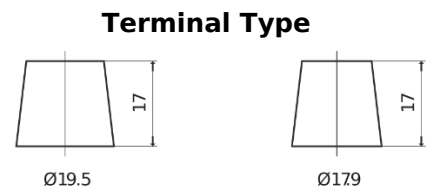

**Product overview**

Batteries for Cars

**Formula FB852**

Part number	FB852
Technology	Flooded
EAN/GTIN	3661024044660
Voltage	12 V
Capacity	85 Ah
CCA	760 A
Length	353 mm
Width	175 mm
Height	175 mm
Box size	LB5
Polarity	ETN 0
Terminal Type	EN taper post
Hold Down	B13
Weights (subject of variation)	19.40 kg