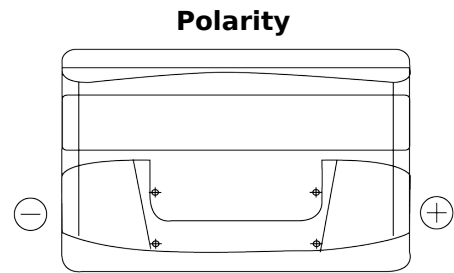

**Product overview**

Batteries for Cars

**Formula FB852**

Part number	FB852
Technology	Flooded
EAN/GTIN	3661024044660
Voltage	12 V
Capacity	85 Ah
CCA	760 A
Length	353 mm
Width	175 mm
Height	175 mm
Box size	LB5
Polarity	ETN 0
Terminal Type	EN taper post
Hold Down	B13
Weights (subject of variation)	19.40 kg