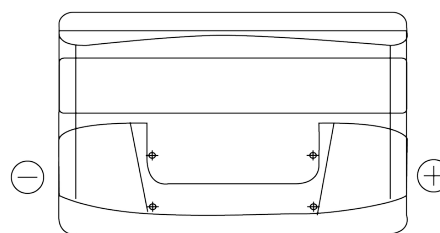

Product overview

Batteries for Cars

Excell EB852

| | |
|--------------------------------|---------------|
| Part number | EB852 |
| Technology | Flooded |
| EAN/GTIN | 3661024034661 |
| Voltage | 12 V |
| Capacity | 85 Ah |
| CCA | 760 A |
| Length | 353 mm |
| Width | 175 mm |
| Height | 175 mm |
| Box size | LB5 |
| Polarity | ETN 0 |
| Terminal Type | EN taper post |
| Hold Down | B13 |
| Weights (subject of variation) | 19.40 kg |

Polarity

Terminal Type

Positive Terminal

Negative Terminal

Hold Down

Design, features and specifications are subject to change without notice. We disclaim any representation or warranty, express or implied, concerning the data or recommendations, and in no event shall be liable for any loss or damage claimed to have arisen as a result. Some products may not be available in your local market.