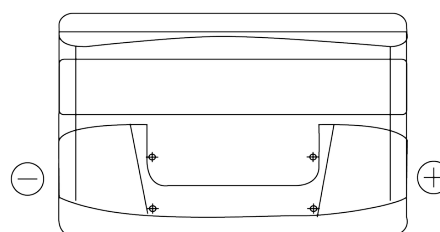

Product overview

Batteries for Cars

Power DB852

Part number	DB852
Technology	Flooded
EAN/GTIN	3661024024662
Voltage	12 V
Capacity	85 Ah
CCA	760 A
Length	353 mm
Width	175 mm
Height	175 mm
Box size	LB5
Polarity	ETN 0
Terminal Type	EN taper post
Hold Down	B13
Weights (subject of variation)	19.40 kg

Polarity

Terminal Type

Positive Terminal

Negative Terminal

Hold Down

Design, features and specifications are subject to change without notice. We disclaim any representation or warranty, express or implied, concerning the data or recommendations, and in no event shall be liable for any loss or damage claimed to have arisen as a result. Some products may not be available in your local market.