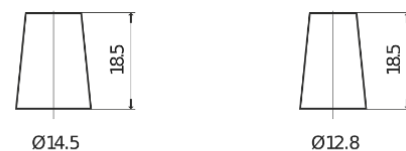

**Product overview**

Batteries for Cars

**Formula FB356**

Part number	FB356
Technology	Flooded
EAN/GTIN	3661024044332
Voltage	12 V
Capacity	35 Ah
CCA	240 A
Length	187 mm
Width	127 mm
Height	220 mm
Box size	B19
Polarity	ETN 0
Terminal Type	JIS taper post
Hold Down	B0
Weights (subject of variation)	8.90 kg

**Polarity**

**Terminal Type**

Positive Terminal

Negative Terminal

**Hold Down**

Design, features and specifications are subject to change without notice. We disclaim any representation or warranty, express or implied, concerning the data or recommendations, and in no event shall be liable for any loss or damage claimed to have arisen as a result. Some products may not be available in your local market.