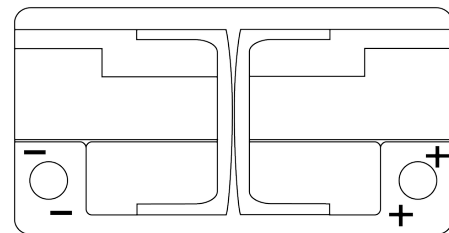

Product overview

Batteries for Cars

Premium EA852

| | |
|--------------------------------|---------------|
| Part number | EA852 |
| Technology | Flooded |
| EAN/GTIN | 3661024034296 |
| Voltage | 12 V |
| Capacity | 85 Ah |
| CCA | 800 A |
| Length | 315 mm |
| Width | 175 mm |
| Height | 175 mm |
| Box size | LB4 |
| Polarity | ETN 0 |
| Terminal Type | EN taper post |
| Hold Down | B13 |
| Weights (subject of variation) | 18.60 kg |

Polarity

Terminal Type

Positive Terminal

Negative Terminal

Hold Down

Design, features and specifications are subject to change without notice. We disclaim any representation or warranty, express or implied, concerning the data or recommendations, and in no event shall be liable for any loss or damage claimed to have arisen as a result. Some products may not be available in your local market.