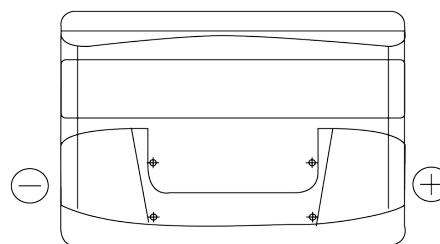

**Product overview**

Batteries for Cars

**Formula FB802**

Part number	FB802
Technology	Flooded
EAN/GTIN	3661024044653
Voltage	12 V
Capacity	80 Ah
CCA	700 A
Length	315 mm
Width	175 mm
Height	175 mm
Box size	LB4
Polarity	ETN 0
Terminal Type	EN taper post
Hold Down	B13
Weights (subject of variation)	17.80 kg

**Polarity**

**Terminal Type**

Positive Terminal

Negative Terminal

**Hold Down**

Design, features and specifications are subject to change without notice. We disclaim any representation or warranty, express or implied, concerning the data or recommendations, and in no event shall be liable for any loss or damage claimed to have arisen as a result. Some products may not be available in your local market.