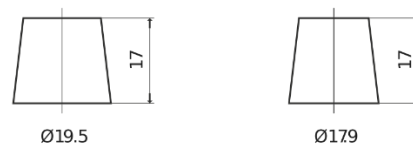

**Product overview**

Batteries for Cars

**Formula FB802**

Part number	FB802
Technology	Flooded
EAN/GTIN	3661024044653
Voltage	12 V
Capacity	80 Ah
CCA	700 A
Length	315 mm
Width	175 mm
Height	175 mm
Box size	LB4
Polarity	ETN 0
Terminal Type	EN taper post
Hold Down	B13
Weights (subject of variation)	17.80 kg

**Polarity**

**Terminal Type**

Positive Terminal

Negative Terminal

**Hold Down**

Design, features and specifications are subject to change without notice. We disclaim any representation or warranty, express or implied, concerning the data or recommendations, and in no event shall be liable for any loss or damage claimed to have arisen as a result. Some products may not be available in your local market.