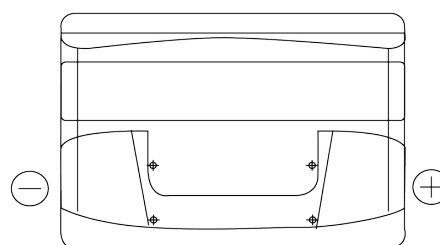

Product overview

Batteries for Cars

Power DB802

| | |
|--------------------------------|---------------|
| Part number | DB802 |
| Technology | Flooded |
| EAN/GTIN | 3661024024655 |
| Voltage | 12 V |
| Capacity | 80 Ah |
| CCA | 700 A |
| Length | 315 mm |
| Width | 175 mm |
| Height | 175 mm |
| Box size | LB4 |
| Polarity | ETN 0 |
| Terminal Type | EN taper post |
| Hold Down | B13 |
| Weights (subject of variation) | 17.80 kg |

Polarity

Terminal Type

Positive Terminal

Negative Terminal

Hold Down

Design, features and specifications are subject to change without notice. We disclaim any representation or warranty, express or implied, concerning the data or recommendations, and in no event shall be liable for any loss or damage claimed to have arisen as a result. Some products may not be available in your local market.