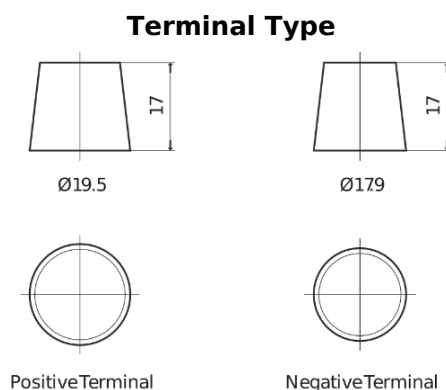

Product overview

Batteries for Trucks, Buses, Construction, Agriculture

PowerPRO Agri&Construction TJ1723

Part number	TJ1723
Technology	Flooded
EAN/GTIN	3661024056731
Voltage	12 V
Capacity	172.0 Ah
CCA	1390 A
Length	513 mm
Width	223 mm
Height	223 mm
Box size	D05
Polarity	ETN 3
Terminal Type	EN taper post
Hold Down	B0
Weights (subject of variation)	48.80 kg