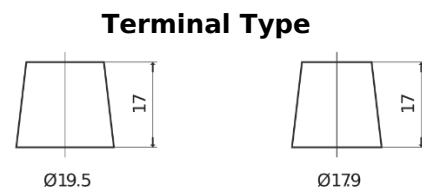

Product overview

Batteries for Trucks, Buses, Construction, Agriculture

StartPRO TG2254

Part number	TG2254
Technology	Flooded
EAN/GTIN	3661024057448
Voltage	12 V
Capacity	225.0 Ah
CCA	1200 A
Length	518 mm
Width	274 mm
Height	240 mm
Box size	D06
Polarity	ETN 4
Terminal Type	EN taper post
Hold Down	B0
Weights (subject of variation)	54.90 kg