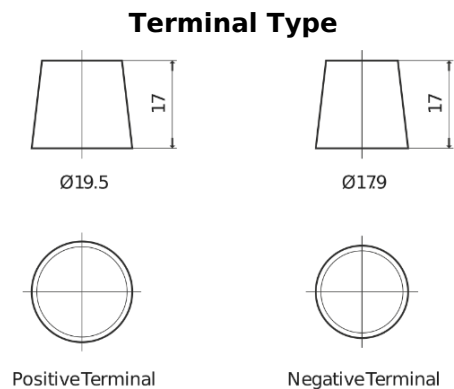

**Product overview**

Batteries for Trucks, Buses, Construction, Agriculture

**StartPRO TG2253**

Part number	TG2253
Technology	Flooded
EAN/GTIN	3661024057431
Voltage	12 V
Capacity	225.0 Ah
CCA	1200 A
Length	518 mm
Width	274 mm
Height	240 mm
Box size	D06
Polarity	ETN 3
Terminal Type	EN taper post
Hold Down	B0
Weights (subject of variation)	54.90 kg