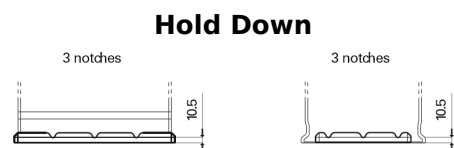

Product overview

Batteries for Trucks, Buses, Construction, Agriculture

StartPRO TG1806

| | |
|--------------------------------|---------------|
| Part number | TG1806 |
| Technology | Flooded |
| EAN/GTIN | 3661024055505 |
| Voltage | 12 V |
| Capacity | 180.0 Ah |
| CCA | 1000 A |
| Length | 510 mm |
| Width | 218 mm |
| Height | 225 mm |
| Box size | D09 |
| Polarity | ETN 4 |
| Terminal Type | EN taper post |
| Hold Down | B3 |
| Weights (subject of variation) | 43.00 kg |