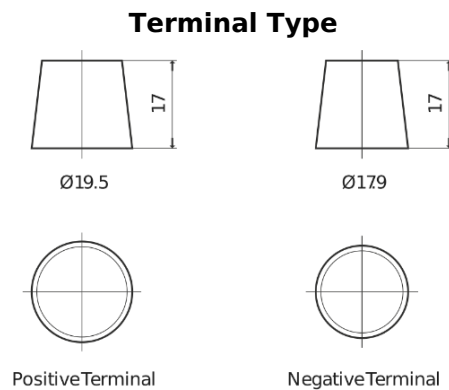

Product overview

Batteries for Trucks, Buses, Construction, Agriculture

StartPRO TG1803

Part number	TG1803
Technology	Flooded
EAN/GTIN	3661024055444
Voltage	12 V
Capacity	180.0 Ah
CCA	1000 A
Length	513 mm
Width	223 mm
Height	223 mm
Box size	D05
Polarity	ETN 3
Terminal Type	EN taper post
Hold Down	B0
Weights (subject of variation)	42.80 kg