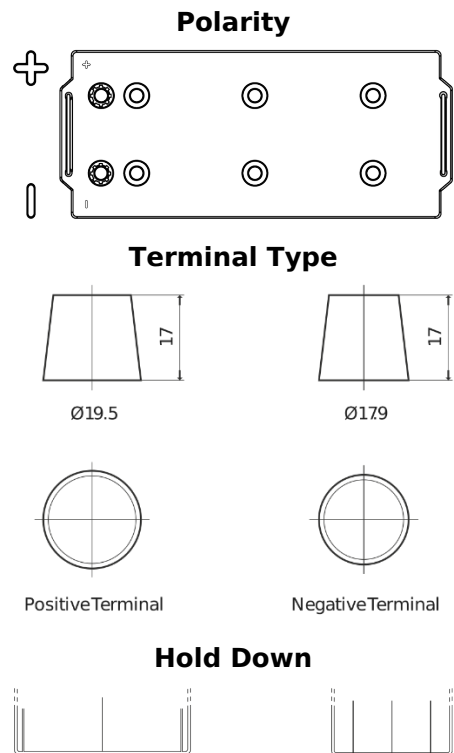

**Product overview**

Batteries for Trucks, Buses, Construction, Agriculture

**StartPRO TG1803**

Part number	TG1803
Technology	Flooded
EAN/GTIN	3661024055444
Voltage	12 V
Capacity	180.0 Ah
CCA	1000 A
Length	513 mm
Width	223 mm
Height	223 mm
Box size	D05
Polarity	ETN 3
Terminal Type	EN taper post
Hold Down	B0
Weights (subject of variation)	42.80 kg