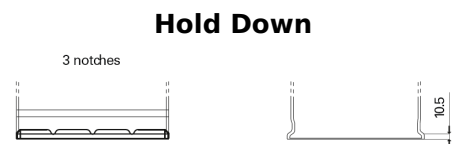

Product overview

Batteries for Trucks, Buses, Construction, Agriculture

StartPRO TG1402

| | |
|--------------------------------|---------------|
| Part number | TG1402 |
| Technology | Flooded |
| EAN/GTIN | 3661024055345 |
| Voltage | 12 V |
| Capacity | 140.0 Ah |
| CCA | 900 A |
| Length | 508 mm |
| Width | 175 mm |
| Height | 205 mm |
| Box size | ATM |
| Polarity | ETN 0 |
| Terminal Type | EN taper post |
| Hold Down | B1 |
| Weights (subject of variation) | 33.80 kg |