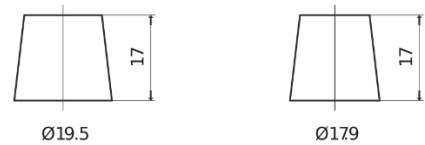

Terminal Type