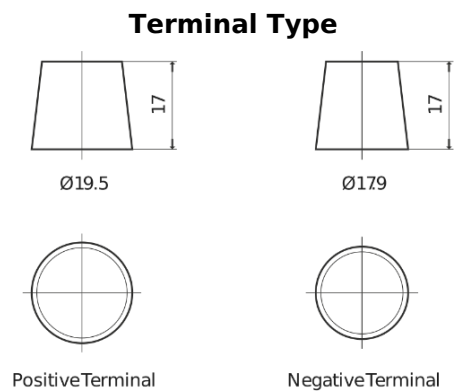

Product overview

Batteries for Trucks, Buses, Construction, Agriculture

StartPRO TG1402

| | |
|--------------------------------|---------------|
| Part number | TG1402 |
| Technology | Flooded |
| EAN/GTIN | 3661024055345 |
| Voltage | 12 V |
| Capacity | 140.0 Ah |
| CCA | 900 A |
| Length | 508 mm |
| Width | 175 mm |
| Height | 205 mm |
| Box size | ATM |
| Polarity | ETN 0 |
| Terminal Type | EN taper post |
| Hold Down | B1 |
| Weights (subject of variation) | 33.80 kg |