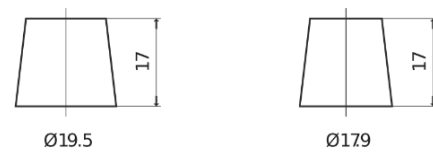

**Product overview**

Batteries for Trucks, Buses, Construction, Agriculture

**StartPRO TG1355**

Part number	TG1355
Technology	Flooded
EAN/GTIN	3661024055529
Voltage	12 V
Capacity	135.0 Ah
CCA	1000 A
Length	514 mm
Width	175 mm
Height	210 mm
Box size	DB8
Polarity	ETN 3
Terminal Type	EN taper post
Hold Down	B3
Weights (subject of variation)	36.00 kg

**Polarity**

**Terminal Type**

Positive Terminal

Negative Terminal

**Hold Down**

Design, features and specifications are subject to change without notice. We disclaim any representation or warranty, express or implied, concerning the data or recommendations, and in no event shall be liable for any loss or damage claimed to have arisen as a result. Some products may not be available in your local market.