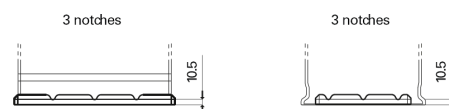

**Product overview**

Batteries for Trucks, Buses, Construction, Agriculture

**StartPRO TG1355**

Part number	TG1355
Technology	Flooded
EAN/GTIN	3661024055529
Voltage	12 V
Capacity	135.0 Ah
CCA	1000 A
Length	514 mm
Width	175 mm
Height	210 mm
Box size	DB8
Polarity	ETN 3
Terminal Type	EN taper post
Hold Down	B3
Weights (subject of variation)	36.00 kg

**Polarity**

**Terminal Type**

Positive Terminal

Negative Terminal

**Hold Down**

Design, features and specifications are subject to change without notice. We disclaim any representation or warranty, express or implied, concerning the data or recommendations, and in no event shall be liable for any loss or damage claimed to have arisen as a result. Some products may not be available in your local market.