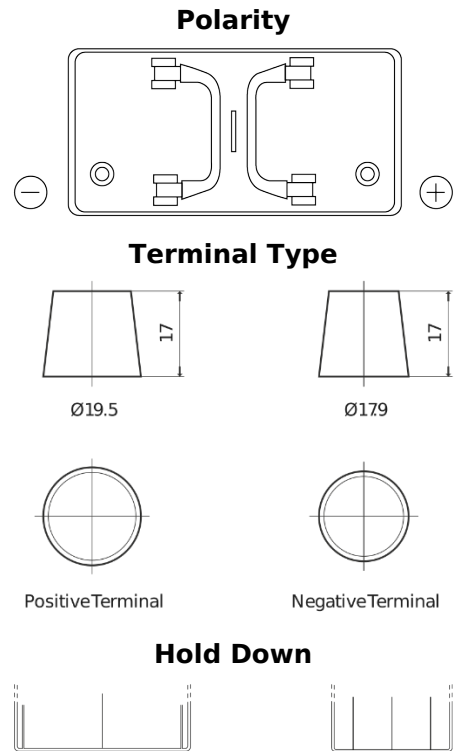

**Product overview**

Batteries for Trucks, Buses, Construction, Agriculture

**StartPRO TG1250**

Part number	TG1250
Technology	Flooded
EAN/GTIN	3661024055406
Voltage	12 V
Capacity	125.0 Ah
CCA	760 A
Length	349 mm
Width	175 mm
Height	285 mm
Box size	D03
Polarity	ETN 0
Terminal Type	EN taper post
Hold Down	B0
Weights (subject of variation)	29.50 kg