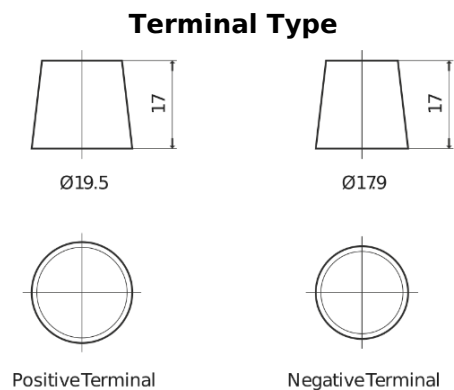

Product overview

Batteries for Trucks, Buses, Construction, Agriculture

StartPRO TG1102

Part number	TG1102
Technology	Flooded
EAN/GTIN	3661024055390
Voltage	12 V
Capacity	110.0 Ah
CCA	750 A
Length	349 mm
Width	175 mm
Height	235 mm
Box size	D02
Polarity	ETN 0
Terminal Type	EN taper post
Hold Down	B1
Weights (subject of variation)	25.40 kg