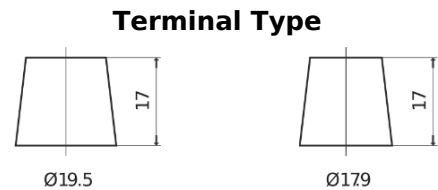

Product overview

Batteries for Trucks, Buses, Construction, Agriculture

StartPRO TG1101

Part number	TG1101
Technology	Flooded
EAN/GTIN	3661024055383
Voltage	12 V
Capacity	110.0 Ah
CCA	750 A
Length	349 mm
Width	175 mm
Height	235 mm
Box size	D02
Polarity	ETN 1
Terminal Type	EN taper post
Hold Down	B0
Weights (subject of variation)	25.40 kg