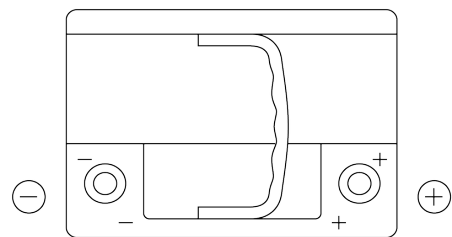

**Product overview**

Batteries for Cars

**Premium EA612**

Part number	EA612
Technology	Flooded
EAN/GTIN	3661024034272
Voltage	12 V
Capacity	61 Ah
CCA	600 A
Length	242 mm
Width	175 mm
Height	175 mm
Box size	LB2
Polarity	ETN 0
Terminal Type	EN taper post
Hold Down	B13
Weights (subject of variation)	14.00 kg

**Polarity**

**Terminal Type**

Positive Terminal

Negative Terminal

**Hold Down**

Design, features and specifications are subject to change without notice. We disclaim any representation or warranty, express or implied, concerning the data or recommendations, and in no event shall be liable for any loss or damage claimed to have arisen as a result. Some products may not be available in your local market.