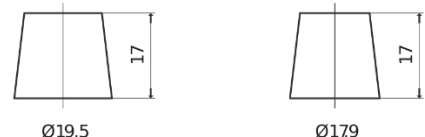

**Product overview**

Batteries for Cars

**Premium EA612**

Part number	EA612
Technology	Flooded
EAN/GTIN	3661024034272
Voltage	12 V
Capacity	61 Ah
CCA	600 A
Length	242 mm
Width	175 mm
Height	175 mm
Box size	LB2
Polarity	ETN 0
Terminal Type	EN taper post
Hold Down	B13
Weights (subject of variation)	14.00 kg

**Polarity**

**Terminal Type**

Positive Terminal

Negative Terminal

**Hold Down**

Design, features and specifications are subject to change without notice. We disclaim any representation or warranty, express or implied, concerning the data or recommendations, and in no event shall be liable for any loss or damage claimed to have arisen as a result. Some products may not be available in your local market.