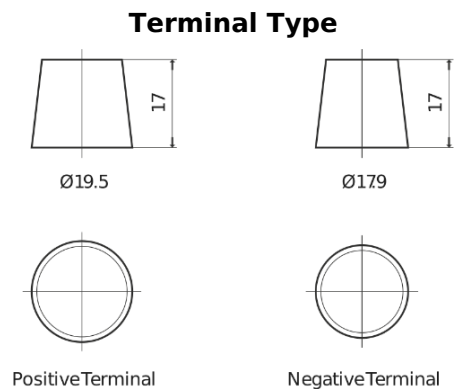

Product overview

Batteries for Trucks, Buses, Construction, Agriculture

StartPRO TG1101

Part number	TG1101
Technology	Flooded
EAN/GTIN	3661024055383
Voltage	12 V
Capacity	110.0 Ah
CCA	750 A
Length	349 mm
Width	175 mm
Height	235 mm
Box size	D02
Polarity	ETN 1
Terminal Type	EN taper post
Hold Down	B0
Weights (subject of variation)	25.40 kg